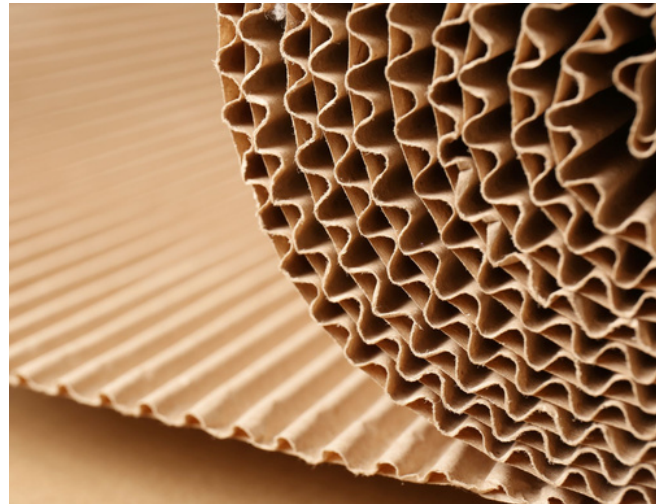

KING BED COVER

1900X2300X60

R100,00

ARCHIVE BOX 430X325X320 (5 FILES)

R85,00

WARDROBE BOX WITH ROD 500X490X965

R500,00

Get in touch to discuss
your next move!